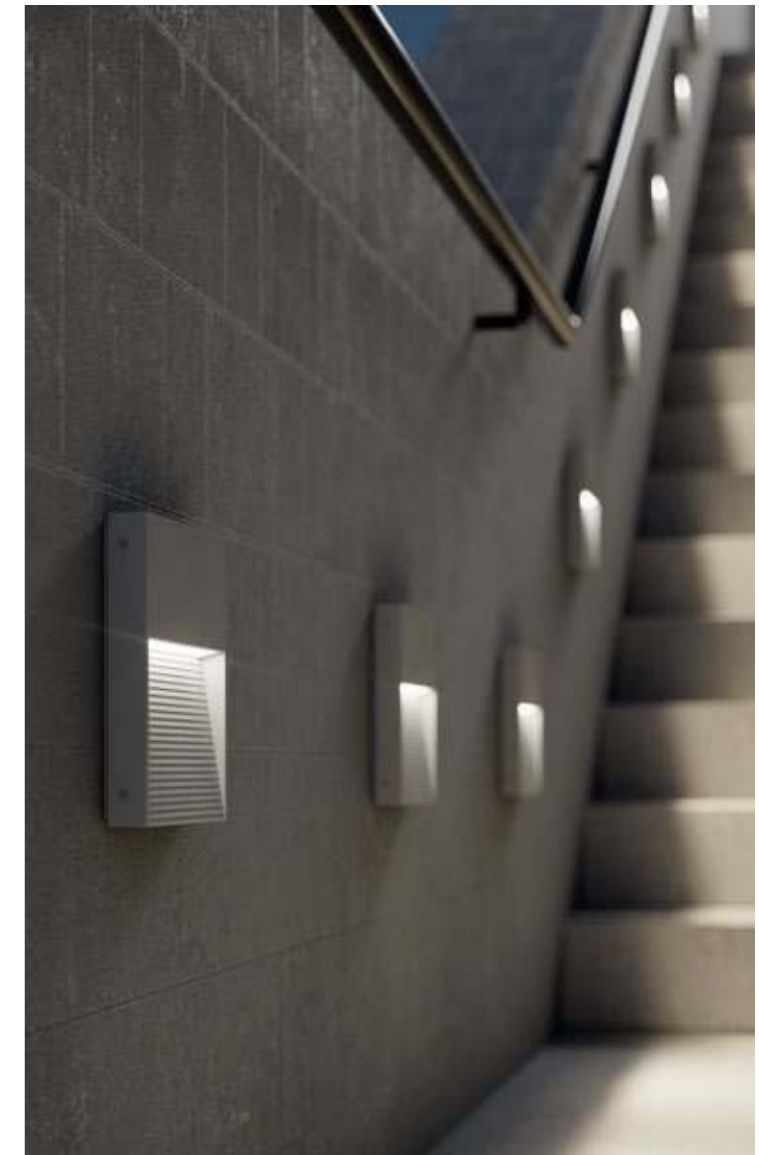

INVEGO. THE FILIGREE WALL LUMINAIRE FOR INDOORS AND OUTDOORS.

- Invego is available in four different designs – round, square, and rectangular in narrow or wide format – as well as in different sizes
- Thanks to its intelligent housing concept, Invego can be recessed or surface-mounted. This provides high design flexibility
- With its wide range of variants, the Invego wall luminaire is not only suitable for almost all outdoor applications – its attractive design also makes it a suitable candidate for indoor areas such as stairwells. Ideal for holistic lighting concepts

www.trilux.com/invego-led

Detailed product information:
www.trilux.com/invego-led

INVEGO

WALL AND CEILING LUMINAIRES

Invego

- Mounting type**
Surface-mounted
Recessed
- Mounting location**
Outdoor wall
- Beam characteristic**
asymmetric medium-wide
- Luminaire luminous flux**
133 - 423 lm
- Colour rendering index | Light colour**
Ra > 90
3,000 K
4,000 K
- Service life**
L80 = 50,000 h
- Luminaire colour**
anthracite
- Operating mode**
switchable (ET)
- Accessories**
Concrete casting box
Control gear