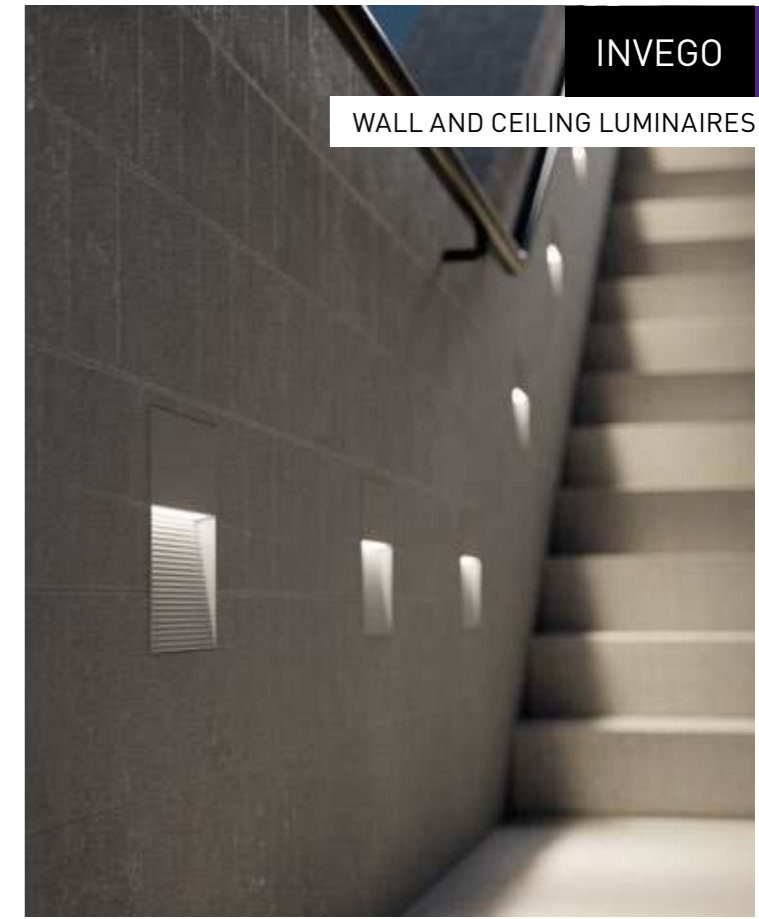

INVEGO. THE FILIGREE WALL LUMINAIRE FOR INDOORS AND OUTDOORS.

- Invego is available in four different designs – round, square, and rectangular in narrow or wide format – as well as in different sizes
- Thanks to its intelligent housing concept, Invego can be recessed or surface-mounted. This provides high design flexibility
- With its wide range of variants, the Invego wall luminaire is not only suitable for almost all outdoor applications – its attractive design also makes it a suitable candidate for indoor areas such as stairwells. Ideal for holistic lighting concepts

www.trilux.com/invego-led

Detailed product information:
www.trilux.com/invego-led

INVEGO

WALL AND CEILING LUMINAIRES

Invego

- Mounting type**
Surface-mounted
Recessed
- Mounting location**
Outdoor wall
- Beam characteristic**
asymmetric medium-wide
- Luminaire luminous flux**
133 - 423 lm
- Colour rendering index | Light colour**
Ra > 90
3,000 K
4,000 K
- Service life**
L80 = 50,000 h
- Luminaire colour**
anthracite
- Operating mode**
switchable (ET)
- Accessories**
Concrete casting box
Control gear